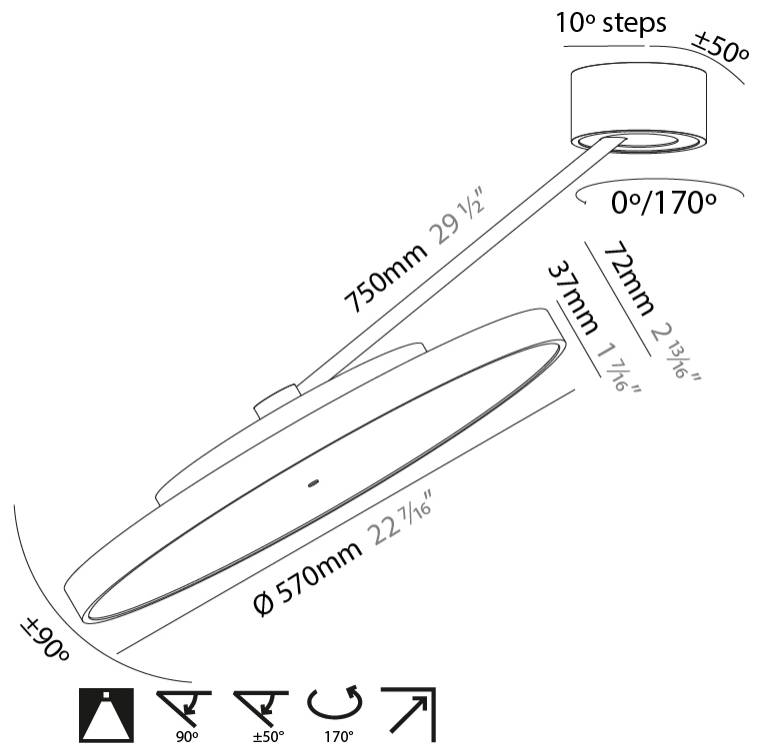

GENERAL

Series: Sign Diva Dancer
Subseries: Sign Diva Dancer
Brand: Prolicht
Division: Architectural
Mounting Type: Suspension
Mounting Location: Ceiling
Subcategory: Pendant

PHYSICAL

Shape: Round
Diameter (mm): 570
Diameter (in): 22 7/16
Height (mm): 870
Depth (mm): 72
Height (in): 34 1/4
Depth (in): 2 13/16
Extension (mm): 750
Extension (in): 29 1/2
Light Distribution: Adjustable / Direct
Weight (kg): 4.660
Weight (lbs): 10.273
Diffuser: PMMA - Opal / Micro-Prism / Sparkling Secret / Vintage Industrial
Fixture Finish: SSR / BKV / CWI / CRY / HAB / UFT / ITA / RUA / FTG / MYG / LOD / PUS / FRO / FUP / KIA / POP / BLS / SPG / MEY / GOH / GUM / CHC / COM / ABZ / JAG / OBR / MOS / ROR
Fixture Material: Extruded Aluminum / Steel

ELECTRICAL

Lamp Type: LED (Zhaga Standard)
Input Wattage (W): 49
Dimming: Tri-Mode (Non-Dimming and Phase Dimming (120Vac only) and 0-10V Dimming)
Driver Included: Yes
Driver Location: Integrated
Driver Type: Constant Current - Universal
Driver Class: Class 2
Input Voltage (V): 120 - 277
Constant Current (MA): 350

LED

Color Temperature (*K): 2700 / 3000 / 3500 / 4000
Max. Delivered Lumen (lm): 4978 / 5337 / 5384 / 5494
Nominal Lumen (lm): 6199 / 6646 / 6705 / 6842
CRI: >90 CRI
Lamp Life (hrs): 50000

OPTICAL

Adjustability: Rotational Canopy 170°; Tilting Canopy ±50°; Tilting Head ±90°

RATINGS AND CERTIFICATIONS

Certified By: Certified for North American Standards
IP rating: IP20