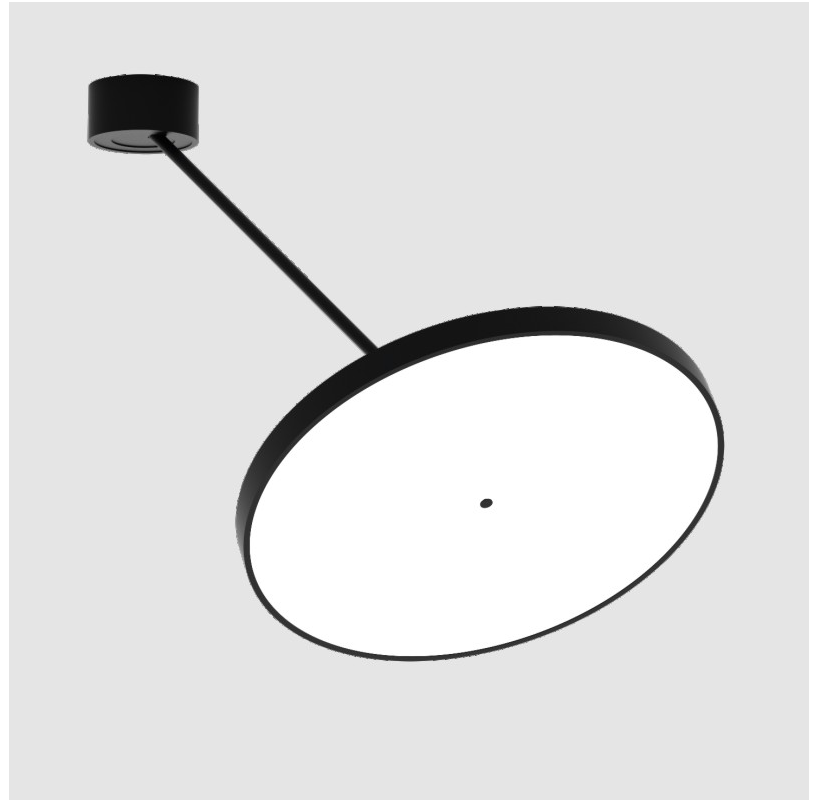

SIGN DIVA DANCER SUSPENSION

A300041-

base number LED Dimming Color Temperature Finishes (Diamond) Finishes (Triangle) Finishes (Circle) Diffuser with Ring

- To build a product code in our configurator select the specify button on the base model # product page
- To build a manual product code on this datasheet choose from the options listed below in blue font and add the suffix to the base model #

GENERAL

Series: Sign Diva Dancer
 Subseries: Sign Diva Dancer
 Brand: Prolicht
 Division: Architectural
 Mounting Type: Suspension
 Mounting Location: Ceiling
 Subcategory: Pendant

PHYSICAL

Shape: Round
 Diameter (mm): 570
 Diameter (in): 22 7/16
 Height (mm): 870
 Depth (mm): 72
 Height (in): 34 1/4
 Depth (in): 2 13/16
 Extension (mm): 750
 Extension (in): 29 1/2
 Light Distribution: Adjustable / Direct
 Weight (kg): 4.660
 Weight (lbs): 10.273
 Diffuser: PMMA - Opal / Micro-Prism / Sparkling Secret / Vintage Industrial
 Fixture Finish: SSR / BKV / CWI / CRY / HAB / UFT / ITA / RUA / FTG / MYG / LOD / PUS / FRO / FUP / KIA / POP / BLS / SPG / MEY / GOH / GUM / CHC / COM / ABZ / JAG / OBR / MOS / ROR
 Fixture Material: Extruded Aluminum / Steel

LED

Color Temperature (*K): 2700 / 3000 / 3500 / 4000
 Max. Delivered Lumen (lm): 4978 / 5337 / 5384 / 5494
 Nominal Lumen (lm): 6199 / 6646 / 6705 / 6842
 CRI: >90 CRI
 Lamp Life (hrs): 50000

OPTICAL

Adjustability: Rotational Canopy 170°; Tilting Canopy ±50°; Tilting Head ±90°

RATINGS AND CERTIFICATIONS

Certified By: Certified for North American Standards
 IP rating: IP20

SIGN DIVA DANCER SUSPENSION

A300041-

PROJECT
TYPE
SPECIFIER
QUANTITY
DATE

A

SIGN DIVA DANCER KORONA SUSPENSION